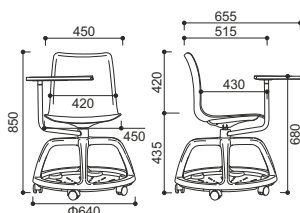

KB-KLASS-PL-341

Ze stolikiem
Na kolumnie gazowej
With table
On gas spring
Podstawa / base:
- BS-OMAN-NY 640