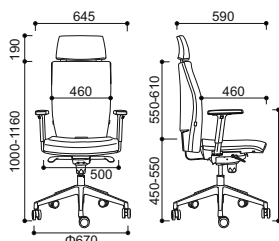

Podłokietnik / armrest:
- BR-ZODIAC-RP-AL
Podstawa / base:
- BS-METEORA-AL 670
Mechanizm / mechanism:
- MS-EVO-SY
Siedzisko / seat:
- PS-QUATTRO
- pianka integralna / moulded foam

KA-APOLLO-T-132