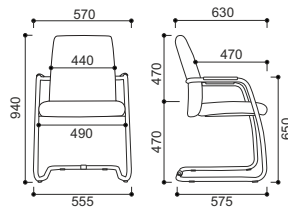

KB-MAGIS-B-100

Niskie oparcie
Tapicerowane tylko z przodu
Stelaż płoza
Low back
Upholstered only front
Sled frame